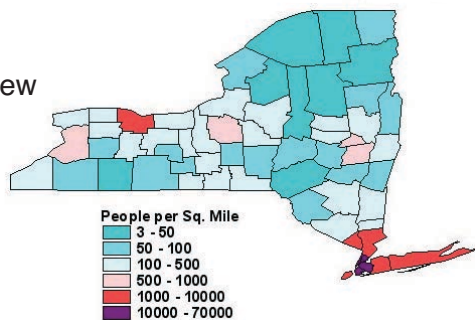

Here's a Brief Update!

Z98.3 presents the Gospel everyday. Z98.3 uses a proven "positive and uplifting" music format that builds audience throughout the broadcast day. Then Z98.3 stops our programming three times each day for a very clear presentation of the gospel. **We are in our 5th year of encouraging people every day to accept Jesus as their savior.** Only Z98.3 presents the gospel in a daily and systematic way.

Rochester can be your mission field. Rochester is now the **80th largest market in the US.** Rochester sits near the top of the **Most Unchurched Cities** in America (Barna Research.)

Z98.3's signal covers about 90% of Monroe County and 60% of Wayne County where over 727,300 people live, work, and play. To put this in perspective, the Rochester region is actually larger than 66 countries of the world.

God blessed us with a transmitter site right at the center of the **highest population density** outside of New York City.

Two Target Audiences: Most Christian stations broadcast exclusively to Christians. In Rochester, only Z98.3 airs the "positive and uplifting" format proven to reach **both** believers and believers to be.